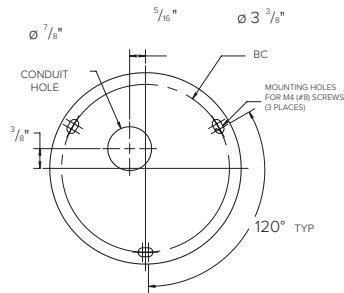

The concept of Mun Dark was inspired based on a basic universal geometry - a point. A point which grows in accordance to the Fibonacci spiral using the Fibonacci numbering method beginning with 60 to arrive at the 120mm, 180mm, and 300mm diameters.

MUN DARK

Wall Mount Luminaire

		MUN DARK 120	MUN DARK 180	MUN DARK 300
PHYSICAL	HOUSING	Die-cast Aluminum		
	OVERALL DIMENSIONS	2.3" Offset x ø4.7"	1.9" Offset x ø7.1"	2.6" Offset x ø11.8"
	WEIGHT	0.8 pounds	1.4 pounds	3.7 pounds
	FINISH	Graphite Black: RAL 7021 White: RAL 9016		
ELECTRICAL	POWER CONSUMPTION	1.6 watts max.	2.1 watts max.	3.7 watts max.
	AMPERAGE	0.01 A @ 120 VAC	0.02 A @ 120 VAC	0.03 A @ 120 VAC
	CRI	> 80		
PHOTOMETRIC	LED	Static White (3000K or 4000K)		
	DELIVERED LUMEN OUTPUT (lumens)	30	45	90
	EFFICACY (lumens per watt)	18.8	21.4	24.3
	LUMEN MAINTENANCE	L70 > 50,000 Hours*		
	# DISTRIBUTIONS	One		
	LIGHT CONTROL ACCESSORIES	Integral opal polycarbonate diffuser for indirect radiation off of the wall.		
CERTIFICATIONS	SAFETY	CSA Certified for Damp Locations		
	INGRESS PROTECTION	IP20		

MOUNTING

MUN DARK 120

MUN DARK 180

MUN DARK 300

DIMENSIONS

MUN DARK 120

MUN DARK 180

MUN DARK 300