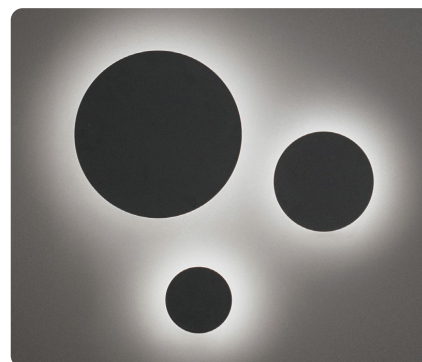

MUN DARK

Wall Mount Luminaire

		MUN DARK 120	MUN DARK 180	MUN DARK 300
PHYSICAL	HOUSING	Die-cast Aluminum		
	OVERALL DIMENSIONS	2.3" Offset x ø4.7"	1.9" Offset x ø7.1"	2.6" Offset x ø11.8"
	WEIGHT	0.8 pounds	1.4 pounds	3.7 pounds
	FINISH	Graphite Black: RAL 7021 White: RAL 9016		
ELECTRICAL	POWER CONSUMPTION	1.6 watts max.	2.1 watts max.	3.7 watts max.
	AMPERAGE	0.01 A @ 120 VAC	0.02 A @ 120 VAC	0.03 A @ 120 VAC
	CRI	> 80		
PHOTOMETRIC	LED	Static White (3000K or 4000K)		
	DELIVERED LUMEN OUTPUT (lumens)	30	45	90
	EFFICACY (lumens per watt)	18.8	21.4	24.3
	LUMEN MAINTENANCE	L70 > 50,000 Hours*		
	# DISTRIBUTIONS	One		
	LIGHT CONTROL ACCESSORIES	Integral opal polycarbonate diffuser for indirect radiation off of the wall.		
CERTIFICATIONS	SAFETY	CSA Certified for Damp Locations		
	INGRESS PROTECTION	IP20		

* LED life may vary under actual field conditions due to external factors. Lifetime estimates are generated from actual testing in a controlled environment. Given values are conservatively derived from those numbers.