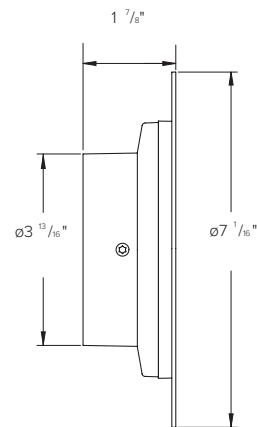

MUN DARK

Wall Mount Luminaire

		MUN DARK 120	MUN DARK 180	MUN DARK 300
PHYSICAL	HOUSING	Die-cast Aluminum		
	OVERALL DIMENSIONS	2.3" Offset x ø4.7"	1.9" Offset x ø7.1"	2.6" Offset x ø11.8"
	WEIGHT	0.8 pounds	1.4 pounds	3.7 pounds
	FINISH	Graphite Black: RAL 7021 White: RAL 9016		
ELECTRICAL	POWER CONSUMPTION	1.6 watts max.	2.1 watts max.	3.7 watts max.
	AMPERAGE	0.01 A @ 120 VAC	0.02 A @ 120 VAC	0.03 A @ 120 VAC
	CRI	> 80		
PHOTOMETRIC	LED	Static White (3000K or 4000K)		
	DELIVERED LUMEN OUTPUT (lumens)	30	45	90
	EFFICACY (lumens per watt)	18.8	21.4	24.3
	LUMEN MAINTENANCE	L70 > 50,000 Hours*		
	# DISTRIBUTIONS	One		
	LIGHT CONTROL ACCESSORIES	Integral opal polycarbonate diffuser for indirect radiation off of the wall.		
CERTIFICATIONS	SAFETY	CSA Certified for Damp Locations		
	INGRESS PROTECTION	IP20		

MOUNTING

MUN DARK 120

MUN DARK 180

MUN DARK 300

DIMENSIONS

MUN DARK 120

MUN DARK 180

MUN DARK 300