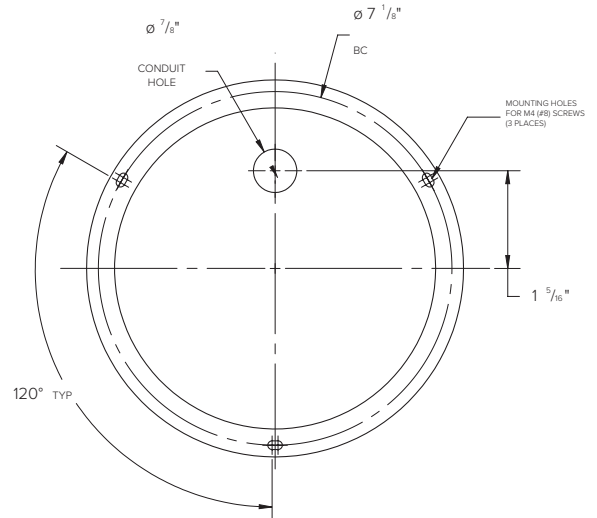

The concept of Mun Dark was inspired based on a basic universal geometry - a point. A point which grows in accordance to the Fibonacci spiral using the Fibonacci numbering method beginning with 60 to arrive at the 120mm, 180mm, and 300mm diameters.

The varying diameters, each with its own unique height, allow the designer to closely space the luminaires and even overlap the shades as desired to create visual contrast.

Date: _____ Type: _____ Catalog Number: _____

MUN DARK

Wall Mount Luminaire

		MUN DARK 120	MUN DARK 180	MUN DARK 300
PHYSICAL	HOUSING	Die-cast Aluminum		
	OVERALL DIMENSIONS	2.3" Offset x ø4.7"	1.9" Offset x ø7.1"	2.6" Offset x ø11.8"
	WEIGHT	0.8 pounds	1.4 pounds	3.7 pounds
	FINISH	Graphite Black: RAL 7021 White: RAL 9016		
ELECTRICAL	POWER CONSUMPTION	1.6 watts max.	2.1 watts max.	3.7 watts max.
	AMPERAGE	0.01 A @ 120 VAC	0.02 A @ 120 VAC	0.03 A @ 120 VAC
	CRI	> 80		
PHOTOMETRIC	LED	Static White (3000K or 4000K)		
	DELIVERED LUMEN OUTPUT (lumens)	30	45	90
	EFFICACY (lumens per watt)	18.8	21.4	24.3
	LUMEN MAINTENANCE	L70 > 50,000 Hours*		
	# DISTRIBUTIONS	One		
	LIGHT CONTROL ACCESSORIES	Integral opal polycarbonate diffuser for indirect radiation off of the wall.		
CERTIFICATIONS	SAFETY	CSA Certified for Damp Locations		
	INGRESS PROTECTION	IP20		

MOUNTING

MUN DARK 120

MUN DARK 180

MUN DARK 300

DIMENSIONS

MUN DARK 120

MUN DARK 180

MUN DARK 300