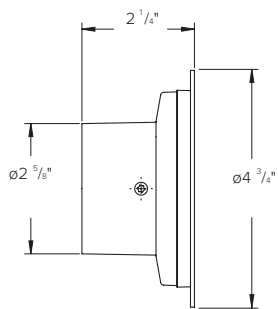

MUN DARK

Wall Mount Luminaire

		MUN DARK 120	MUN DARK 180	MUN DARK 300
PHYSICAL	HOUSING	Die-cast Aluminum		
	OVERALL DIMENSIONS	2.3" Offset x ø4.7"	1.9" Offset x ø7.1"	2.6" Offset x ø11.8"
	WEIGHT	0.8 pounds	1.4 pounds	3.7 pounds
	FINISH	Graphite Black: RAL 7021 White: RAL 9016		
ELECTRICAL	POWER CONSUMPTION	1.6 watts max.	2.1 watts max.	3.7 watts max.
	AMPERAGE	0.01 A @ 120 VAC	0.02 A @ 120 VAC	0.03 A @ 120 VAC
	CRI	> 80		
PHOTOMETRIC	LED	Static White (3000K or 4000K)		
	DELIVERED LUMEN OUTPUT (lumens)	30	45	90
	EFFICACY (lumens per watt)	18.8	21.4	24.3
	LUMEN MAINTENANCE	L70 > 50,000 Hours*		
	# DISTRIBUTIONS	One		
	LIGHT CONTROL ACCESSORIES	Integral opal polycarbonate diffuser for indirect radiation off of the wall.		
CERTIFICATIONS	SAFETY	CSA Certified for Damp Locations		
	INGRESS PROTECTION	IP20		

MOUNTING

MUN DARK 120

MUN DARK 180

MUN DARK 300

DIMENSIONS

MUN DARK 120

MUN DARK 180

MUN DARK 300