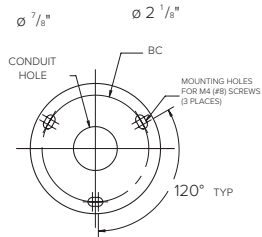

MOUNTING

MUN DARK 120