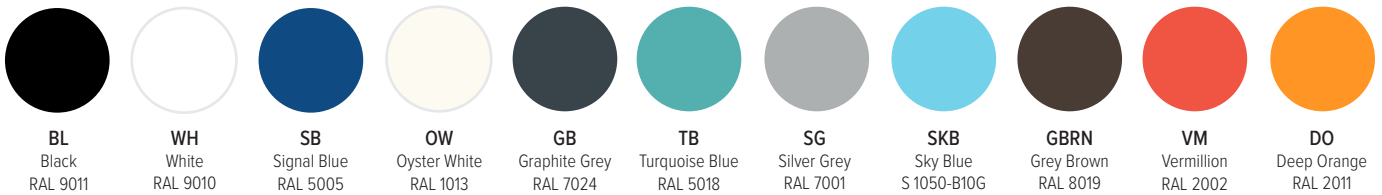

TÜB 60

Direct-Indirect Suspended Linear Luminaire

ACCESSORIES

NOTE: Accessories are ordered and shipped separately from luminaire for field installation.

-XX* indicates a painted accessory. See bottom of page for painted accessory ordering information.

End Cap

ORDERING INFORMATION

PAINTED ACCESSORIES

MODEL	FINISH (*-XX)
TUB60-EC End Cap (Quantity 1)	BL Black
	WH White
	SB Signal Blue
	OW Oyster White
	GG Graphite Grey
	TB Turquoise Blue
	SG Silver Grey
	SKB Sky Blue
	GBRN Grey Brown
	VM Vermillion
	DO Deep Orange