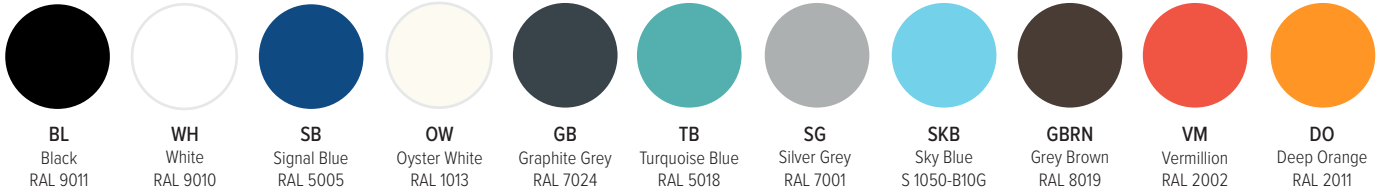

TÜB 60

Direct-Indirect Suspended Linear Luminaire

LAMP TÜB 60		
PHYSICAL	HOUSING	Recycled Aluminum Extrusion
	LENS	Opal
		Opal Comfort
	DRIVER LOCATION	Translucent Polycarbonate Diffuser
		Translucent Polycarbonate Diffuser with Optical Sheet for Increased Comfort
	END CAP FINISH	Suspended Driver
		Recessed Driver
	DIMENSIONS	Surface Mounted in 11" (Static White) or 19" (Tunable White) Box, Painted to Match Luminaire
WEIGHT	Ceiling Recessed Mounting	
OPERATING TEMPERATURE	White or Black Standard; See Page 4 for Ordering Information of Other Available Finishes.	
		ø2.48" x 33.07" / 44.09" / 66.14" L
		Between 4.65 to 8.84 Pounds, Depending on Variant
		-40°F to 104°F (-40°C to 40°C)

ELECTRICAL	VOLTAGE	120-277 Volts
	CONTROL	On/Off, 0-10v Dimming
	CABLE FINISH	White Cable for White Luminaires; All Others are Black

PHOTOMETRIC	LUMEN MAINTENANCE	L80 > 72,000 Hours at 77°F*	
	UGR	Opal	Opal Comfort
		UGR < 19	15
CRI	> 90 CRI		

LIGHT DISTRIBUTIONS	OUTPUT	OPTIC	CCT	DIRECT								
				2.8'			3.7'			5.5'		
				LUMENS	WATTAGE	EFFICACY	LUMENS	WATTAGE	EFFICACY	LUMENS	WATTAGE	EFFICACY
STANDARD OUTPUT	OPAL	2700K	717	10	72	955	12	80	1433	17	84	
		3000K	754	10	75	1005	12	84	1508	17	89	
		4000K	778	10	78	1038	12	87	1557	17	92	
	OPAL COMFORT	2700K	663	10	66	884	12	74	1327	17	78	
		3000K	698	10	70	931	12	78	1396	17	82	
		4000K	720	10	72	961	12	80	1441	17	85	
HIGH OUTPUT	OPAL	2700K	1468	17.8	82	1957	25.4	77	2936	34.7	85	
		3000K	1545	17.8	87	2060	25.4	81	3089	34.7	89	
		4000K	1594	17.8	90	2126	25.4	84	3189	34.7	92	
	OPAL COMFORT	2700K	1359	17.8	76	1912	25.4	75	2717	34.7	78	
		3000K	1430	17.8	80	1906	25.4	75	2860	34.7	82	
		4000K	1476	17.8	83	1968	25.4	77	2951	34.7	85	

Values based on full output.

* LED life may vary under actual field conditions due to external factors. Lifetime estimates are generated from actual testing in a controlled environment. Values are conservatively derived from those numbers.

www.LampNorthAmerica.com

For other Experience Brands companies, please visit www.experiencebrandsusa.com.

In a continuing effort to offer the best product possible, we reserve the right to change, without notice, specifications or materials. Technical specification sheets that appear on www.lampnorthamerica.com are the most recent ones available.