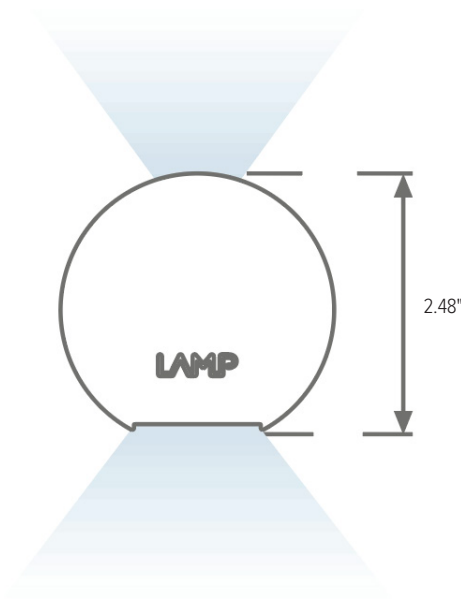

# TÜB 60

Direct-Indirect Suspended Linear Luminaire

LIGHT DISTRIBUTIONS	OUTPUT	OPTIC	CCT	DIRECT-INDIRECT											
				2.8'				3.7'				5.5'			
				WATTAGE	EFFICACY	LUMENS UP	LUMENS DOWN	WATTAGE	EFFICACY	LUMENS UP	LUMENS DOWN	WATTAGE	EFFICACY	LUMENS UP	LUMENS DOWN
STANDARD OUTPUT	OPAL	2700K	20	66	600	717	22	82	840	955	34	81	1320	1433	
		3000K	20	69	632	754	23	82	884	1005	34	85	1389	1508	
		4000K	20	72	652	778	23	85	912	1038	34	88	1433	1557	
	OPAL COMFORT	2700K	20	63	599	663	23	75	840	884	34	78	1319	1327	
		3000K	20	66	630	698	22	82	883	931	34	82	1388	1396	
		4000K	20	69	651	720	22	85	911	961	34	85	1433	1441	
HIGH OUTPUT	OPAL	2700K	27	77	600	1468	36	78	841	1957	51	83	1321	2936	
		3000K	27	81	632	1545	36	82	884	2060	51	88	1390	3089	
		4000K	27	83	652	1594	36	84	913	2126	51	91	1434	3189	
	OPAL COMFORT	2700K	27	73	600	1359	36	74	839	1812	51	79	1320	2717	
		3000K	27	76	631	1430	36	78	884	1906	51	83	1388	2860	
		4000K	27	79	651	1476	36	80	912	1968	51	86	1433	2951	

## DIMENSIONS

All dimensions are shown in inches unless otherwise noted. Side view shown.

\* LED life may vary under actual field conditions due to external factors. Lifetime estimates are generated from actual testing in a controlled environment. Values are conservatively derived from those numbers.